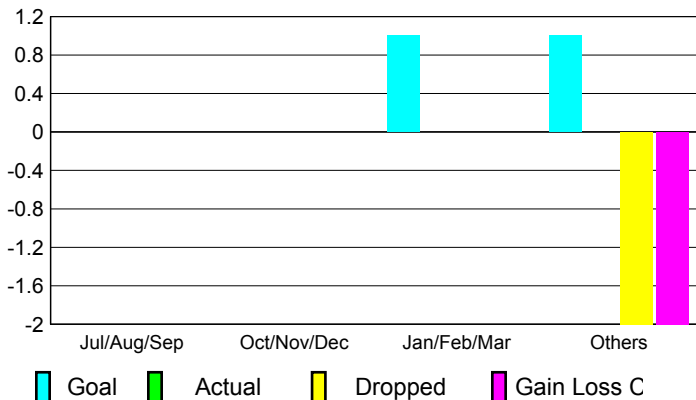

## CLUBS

Club Results  
2009-2010

Clubs  
2008-2009

Month	New Club Goal	Actual New Clubs	Actual Dropped Clubs	Gain/Loss of Clubs	Gain/Loss of Clubs
Jul/Aug/Sep	0	0	0	0	0
Oct/Nov/Dec	0	0	0	0	0
Jan/Feb/Mar	1	0	0	0	1
Apr/May/Jun	1	0	-2	-2	0
<b>Totals</b>	<b>2</b>	<b>0</b>	<b>-2</b>	<b>-2</b>	<b>1</b>

### Club Results 2009-2010

Goal, New, Dropped, Gain/Loss

### Comparison of Club Gain/Loss

Current Year Compared to the Previous Year