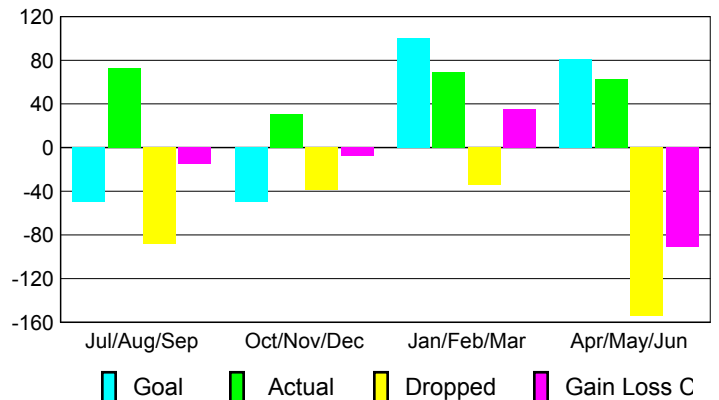

### YTD Status Quo Clubs 2009-2010

Status Quo Clubs Compared to Status Quo Members

## MEMBERSHIP

Membership Results  
2009-2010

Membership  
2008-2009

Month	Net Memb Goal	Actual New Memb	Actual Dropped Memb	Gain/Loss of Memb	Gain/Loss of Memb
Jul/Aug/Sep	-50	73	-88	-15	-10
Oct/Nov/Dec	-50	31	-39	-8	-11
Jan/Feb/Mar	100	69	-34	35	13
Apr/May/Jun	81	63	-154	-91	-89
<b>Totals</b>	<b>81</b>	<b>236</b>	<b>-315</b>	<b>-79</b>	<b>-97</b>

### Membership Results 2009-2010

Goal, New, Dropped, Gain/Loss

### Comparison of Membership Gain/Loss

Current Year Compared to the Previous Year