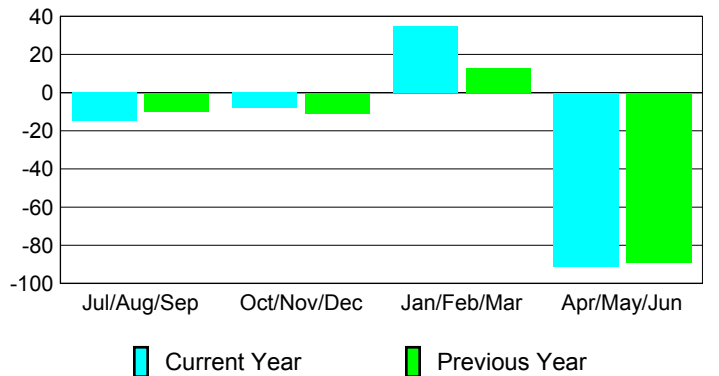

Gender Comparison 2009-2010

Jul/Aug/Sep

Oct/Nov/Dec

Jan/Feb/Mar

Apr/May/Jun

Male

Female